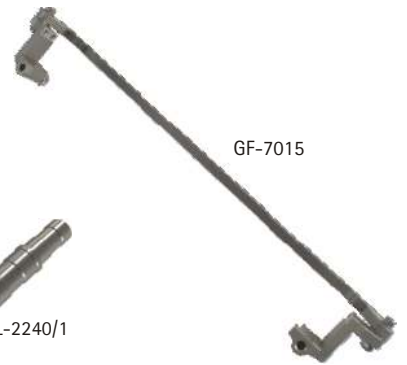

## Dolly Accessories:

GF-7002	Charger station for 2 x 24V batteries
GF-7002/1	Charger unit for 1 x 24V Battery
GF-7003	24V Battery
GF-7023	Battery for HCU
GF-7016	Pan bar connector for HCU
GF-7004	Protection cover for column
GF-7005	Second seat adapter for turnstile mount
GF-7005/1	Multifunctional arm for turnstile mount
GF-7025	Assi-sitz Multi-adapter
GF-7010	Set carry bars for column (4pcs.)
GF-7006	Multifunctional Platform set (4 pcs)
GF-7007	Multifunctional Low Platform System (2 part)
GF-7007/1	Low Platform Standard (1 part)
GF-7014	Base plate with adjustable Euro-Adapter
GF-7014/1	Base plate with Turnstile Mount
GF-7024	Running board platform
AL-2363	Connector for counterweight rod to M12 e.g Euro-adapter, Platform
AL-2363/1	Connector for counterweight rod to 25mm pin e.g.platform

GF-7008

GF-7011

GF-7009

GF-7013

GF-7012

GF-7008	Set of pneumatic wheels (8pcs.)
GF-7009	Set of soft studio wheels (8pcs.)
GF-7011	Set of all terrain, quick release, Pneumatic "BIG" wheels (4pcs.)
GF-7012	Short telescopic steering rod
GF-7013	Telescopic & inclining steering rod with mount for hand control
GF-7015	Steering transmission rod
AL-2217	Euro-adapter for 25mm connection pin
AL-2240	Connection pin 25mm
AL-2240/1	Connection pin 25 to 28mm
AL-2210	Seat arm combined 10cm / 4"
AL-2220	Seat arm combined 20cm / 8"
AL-2230	Seat arm combined 30cm / 12"
AL-2211	Seat arm vertical 10cm / 4"
AL-2212	Seat arm vertical 20cm / 8"
AL-2213	Seat arm vertical 30cm / 12"
AL-1031/1	Dolly seat (off-centre)
AL-1031	Dolly seat
AL-1032	Dolly seat cover

AL-2017

AL-2240

AL-2240/1

GF-7015

AL-2210

AL-2230

AL-2220

AL-2213